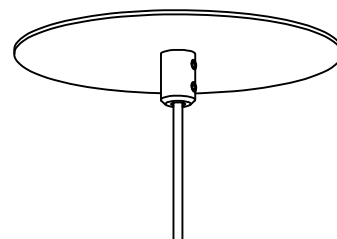

Stick MT

INSTALLATION TYPE

Straight power cable with remote driver

CMOP-1-2 Standard - Supplied

Mounting Option Power 1-2
Octagon Box (By Others)
Installed in drywall, wood or concrete ceiling

Stick MT

PENDANT

SPECIFICATION SHEET

Stick MT

ALTERNATIVE MOUNTING OPTION

CMOP-2-2 Order Separately

Mounting Option Power 2-2
65mm Diameter Box (By Others)
Installed in drywall, wood or concrete ceiling

CMOP-3-2 Order Separately