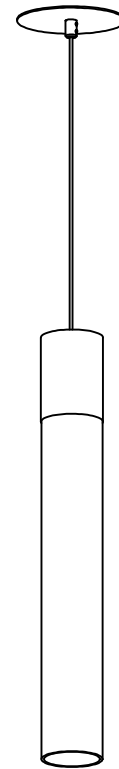

INSTALLATION TYPE

Straight power cable with remote driver