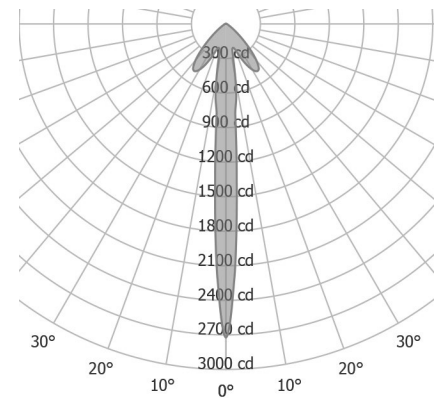

Example fixture number:

1592 - P - 22 - M - 30 - 2 - RD - S - SA - 21 - PC - CC