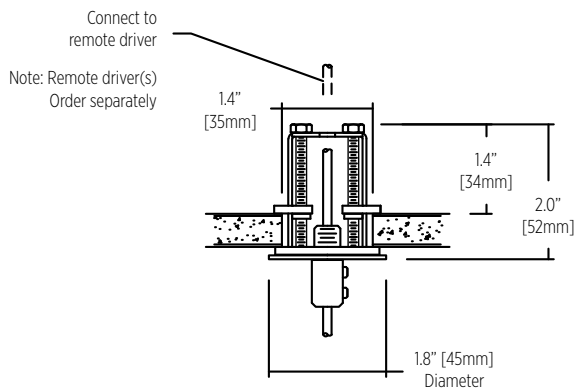

Size	
18	18" [458mm]
22	22" [560mm]
26	26" [660mm]
Custom	

* 70mm and 80mm diameter diffuser cylinder
* Available in 18" [458mm], 22" [560mm] and 26" [660mm] long body

Stick MT

PENDANT

SPECIFICATION SHEET

Stick MT

INSTALLATION TYPE

Straight power cable with remote driver

CMOP-1-2 Standard - Supplied

Mounting Option Power 1-2
Octagon Box (By Others)
Installed in drywall, wood or concrete ceiling

Stick MT

PENDANT

SPECIFICATION SHEET

Stick MT

ALTERNATIVE MOUNTING OPTION

CMOP-2-2 Order Separately

Mounting Option Power 2-2
65mm Diameter Box (By Others)
Installed in drywall, wood or concrete ceiling

CMOP-3-2 Order Separately