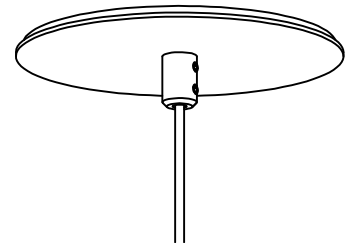

ALTERNATIVE MOUNTING OPTION

CMOP-2-2 Order Separately

Mounting Option Power 2-2
65mm Diameter Box (By Others)
Installed in drywall, wood or concrete ceiling