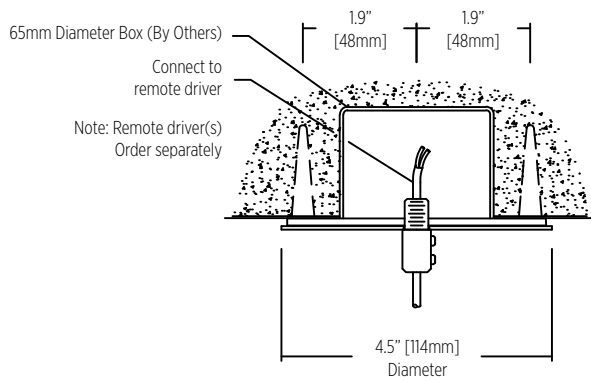

ALTERNATIVE MOUNTING OPTION

CMOP-2-2 Order Separately

Mounting Option Power 2-2
65mm Diameter Box (By Others)
Installed in drywall, wood or concrete ceiling