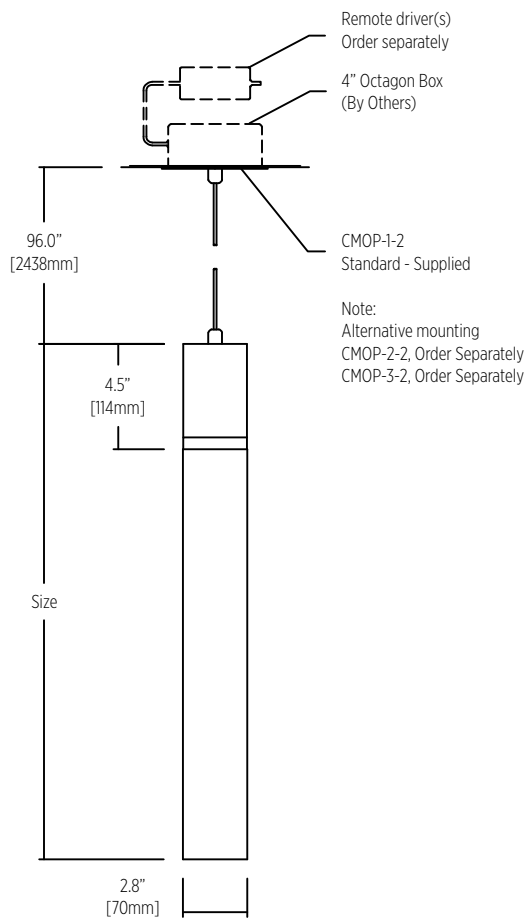

INSTALLATION TYPE

Straight power cable with remote driver